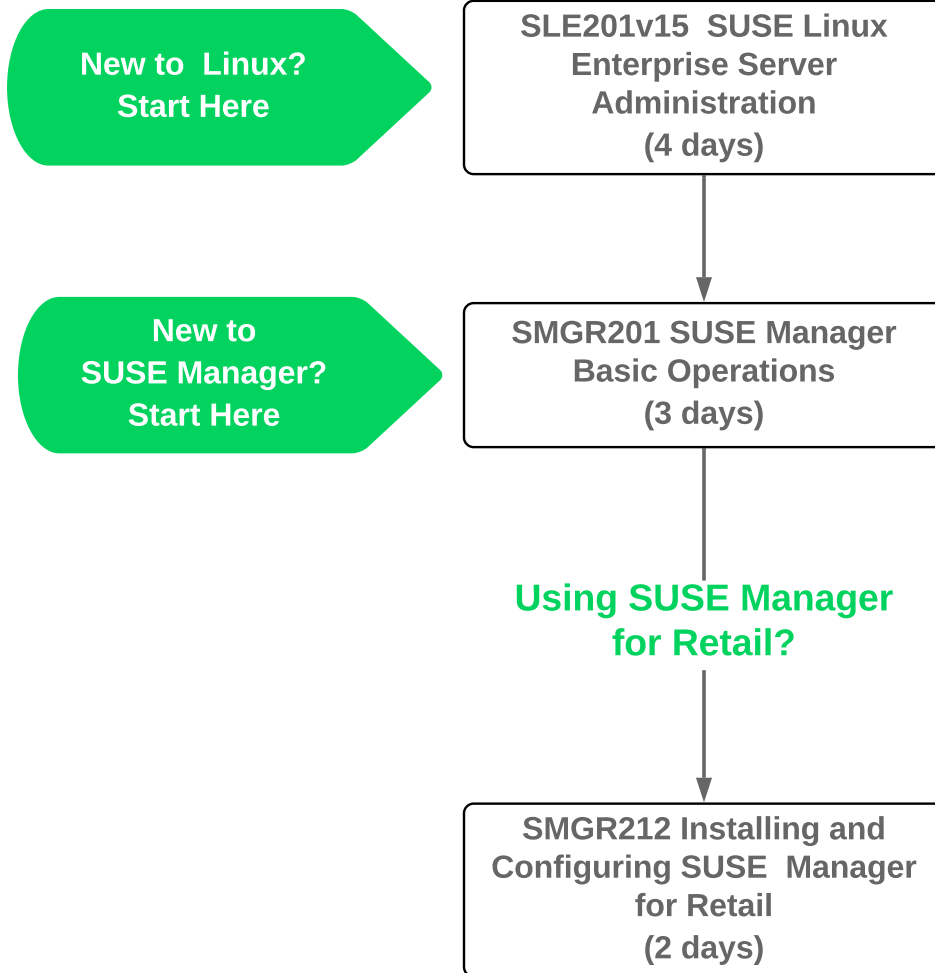

SUSE Manager v3 Learning Path

FOSTER-MELLIAR | iSolve