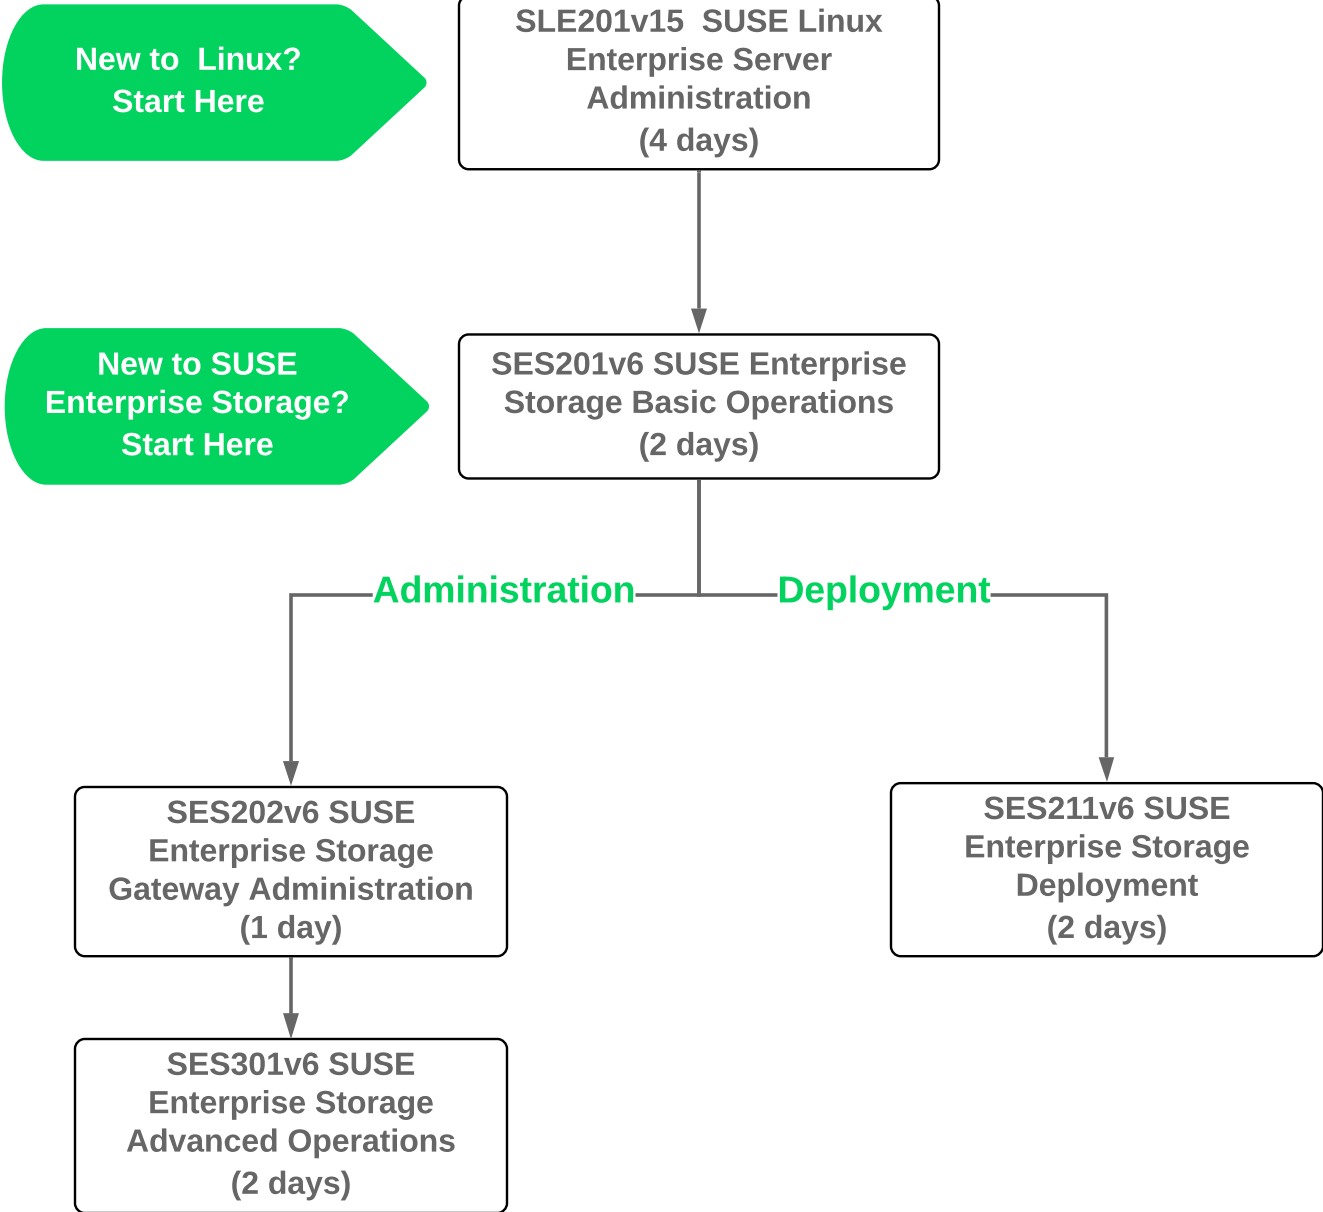

SUSE Enterprise Storage v6 Learning Path

FOSTER-MELLIAR | iSolve